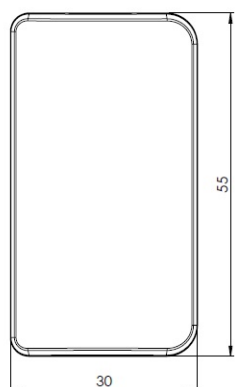

## Description:

Front Cover "Easy", F/Glass Door Fixing, Zamak, 55x30mm,CPL, Incl. SS 2 PH Screws M6x10mm + 2 PH Scews M6x10x16mm, & 1 White PA6 Gasket - 0,8mm

## Item number:

15.04.125-0

Units	Box	Carton	HS Code	Barcode
Pcs.	10	300	8302420090	 5704866485203