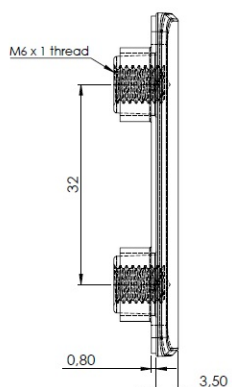

PRODUCT SHEET

Description:

Front Cover "Easy", F/Glass Door Fixing, Zamak, 55x30mm,CPL, Incl. SS 2 PH Screws M6x10mm + 2 PH Scews M6x10x16mm, & 1 White PA6 Gasket - 0,8mm

Item number:

15.04.125-0

Units	Box	Carton	HS Code	Barcode
Pcs.	10	300	8302420090	 5704866485203

SISO A/S

Mileparken 11
DK-2740 Skovlunde
Denmark
VAT: DK 24786013

Phone +45 45 830 900

www.siso.dk
siso@siso.dk

Danske Bank
Nytorv Branch
Copenhagen
SWIFT: DABADKKK

Account no.
4180 3112 112936
IBAN Account
DK7230003112112936