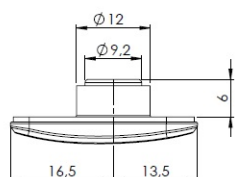

PRODUCT SHEET

Description:

Front Cover "Easy", F/Glass Door Fixing, Zamak, 55x30mm,CPL, Incl. SS 2 PH Screws M6x10mm + 2 PH Scews M6x10x16mm, & 1 White PA6 Gasket - 0,8mm

Item number:

15.04.125-0

Units	Box	Carton	HS Code	Barcode
Pcs.	10	300	8302420090	 5704866485203

SISO A/S

Mileparken 11
DK-2740 Skovlunde
Denmark
VAT: DK 24786013

Phone +45 45 830 900

www.siso.dk
siso@siso.dk

Danske Bank
Nytorv Branch
Copenhagen
SWIFT: DABADKKK

Account no.
4180 3112 112936
IBAN Account
DK7230003112112936